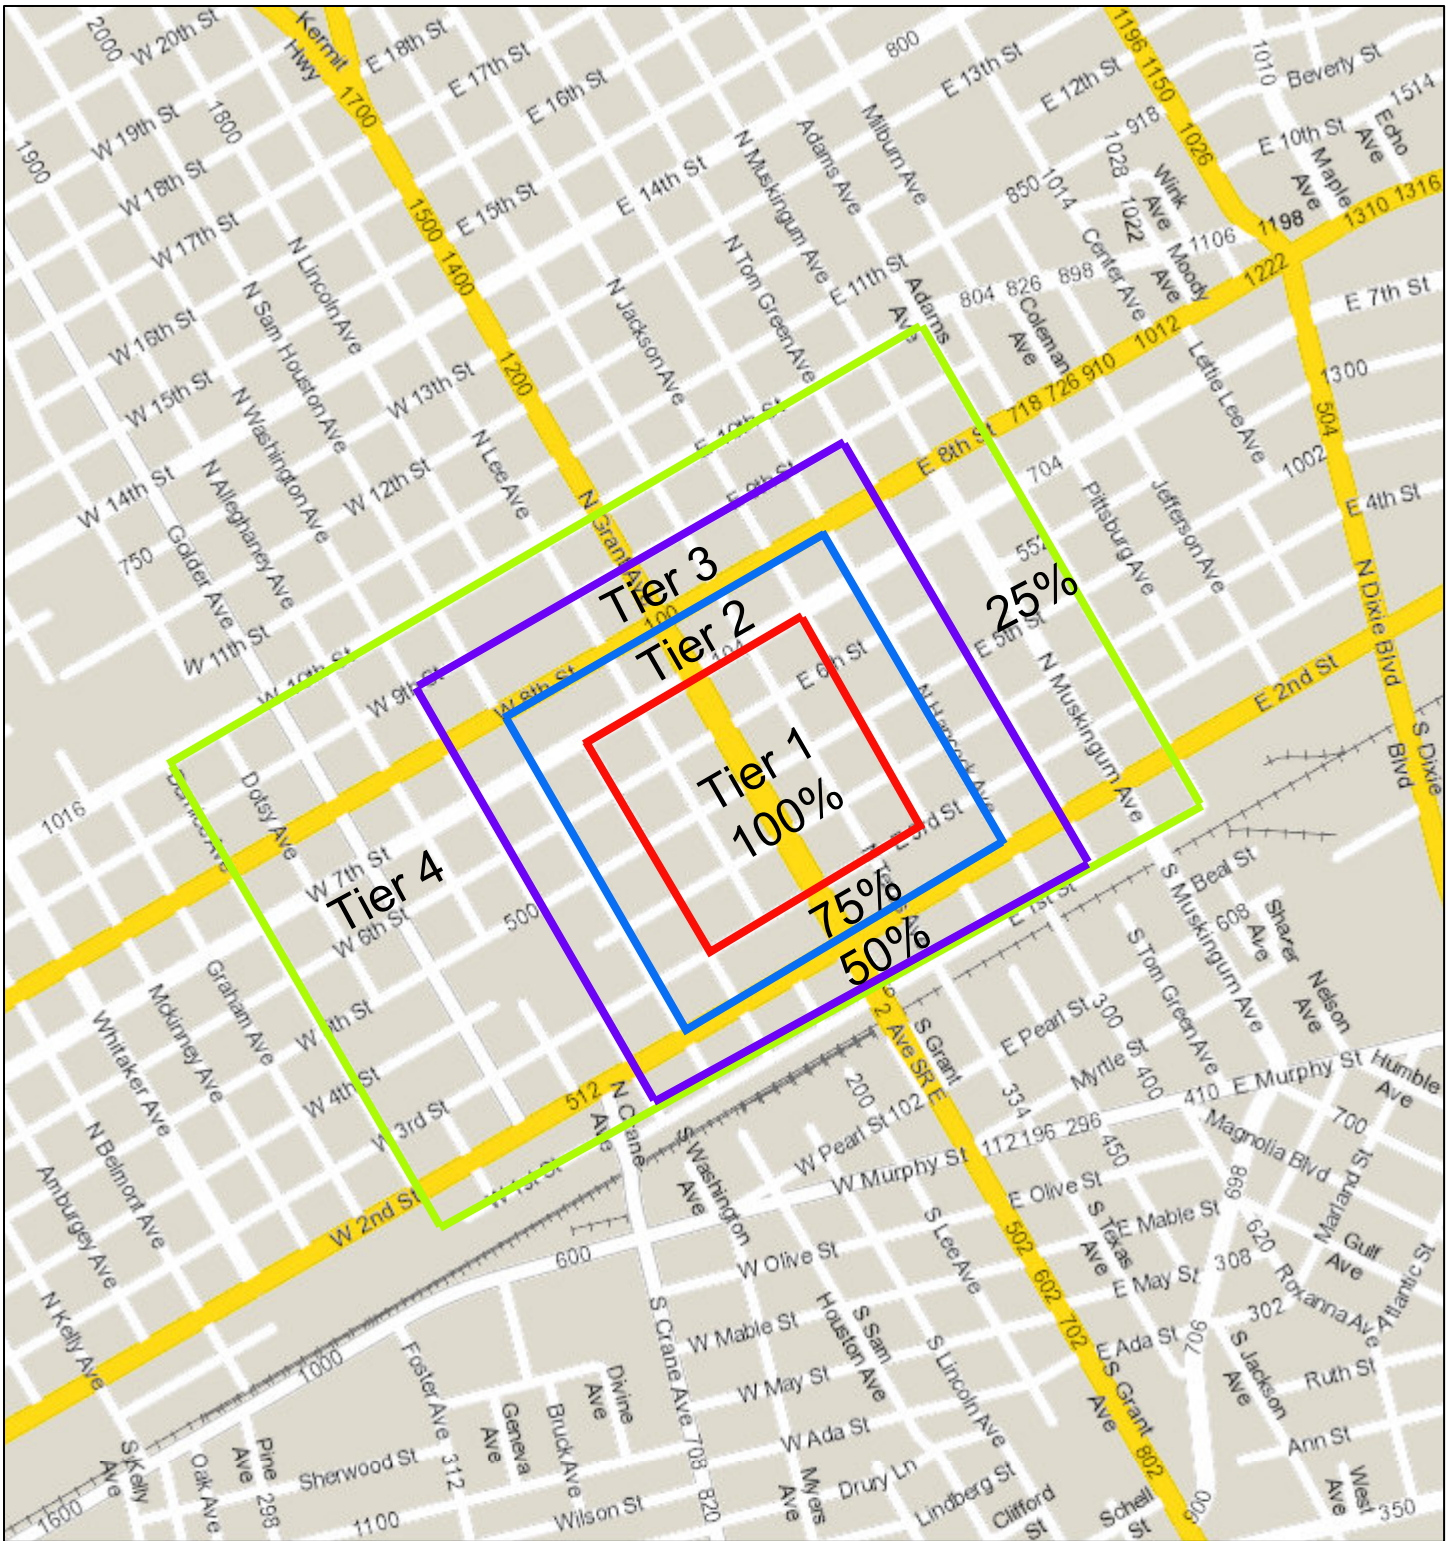

# Grant Tiers

July 11, 2018

1:14,138

-  City Limits
- Road Centerlines\_9K**
-  Collector
-  Freeway
-  Principal Arterials-Other Highways

-  Local
-  Major Arterial
-  Minor Arterial
-  Railroad

City of Odessa GIS